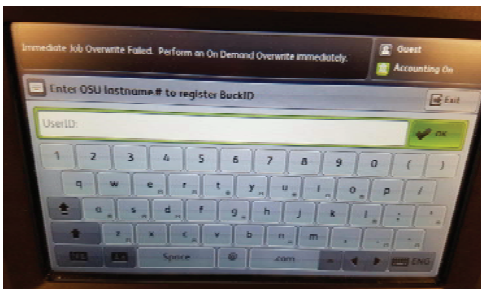

BuckID Registration

If you are a new student or replaced your BuckID after the start of the semester, you will need to register your BuckID.

1. Swipe BuckID

2. Enter OSU lastname.#

3. Enter OSU password